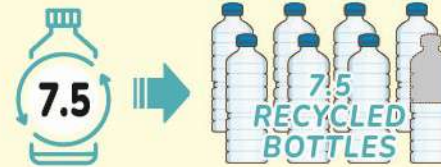

PRODUCED IN A JAPANESE FACTORY